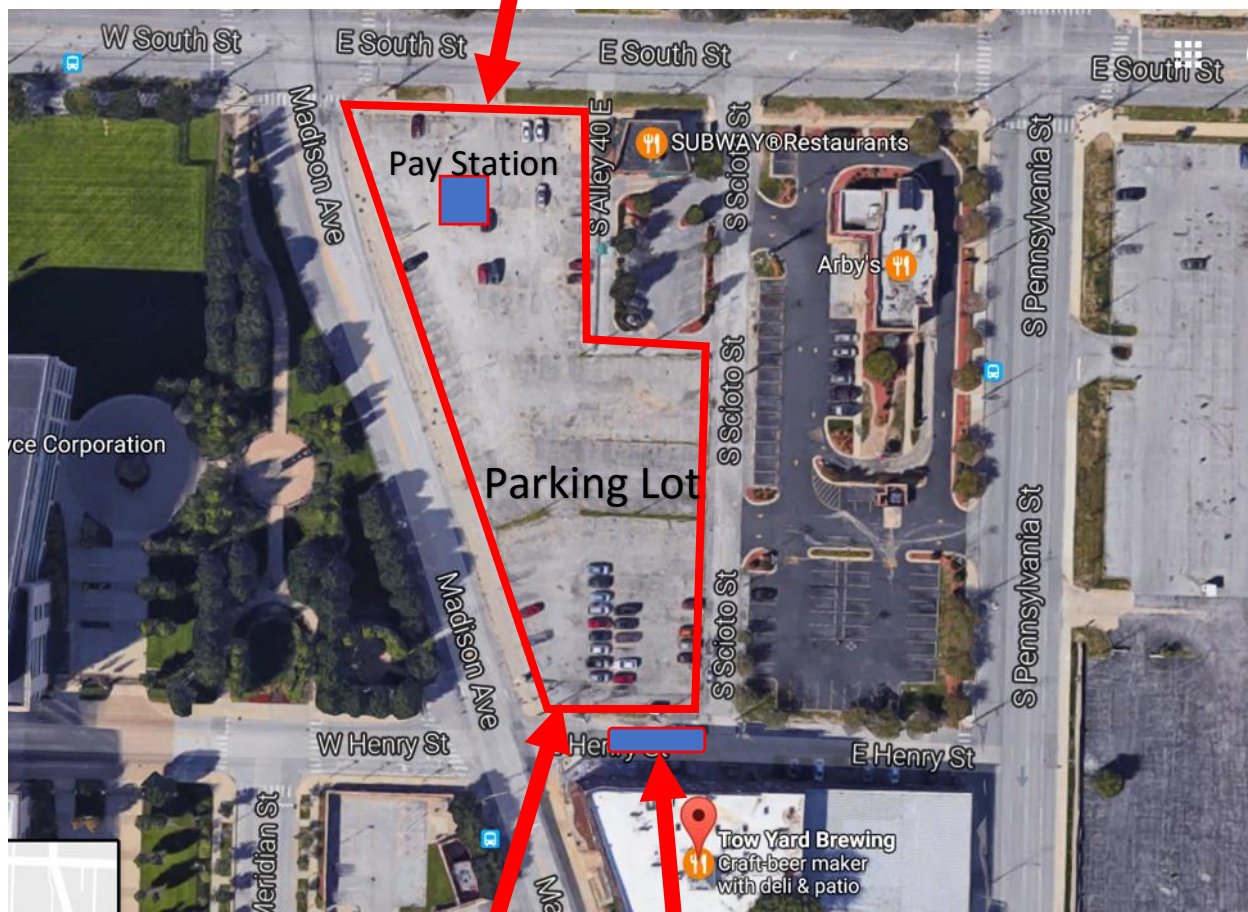

Enter from South St.
on Event Days

Enter from Madison/Tow
Yard Brewery on non-Event
Days

HandleBar Bike
Staging Area. Meet
your Driver Here.